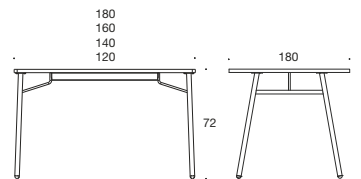

OT0017

OP111